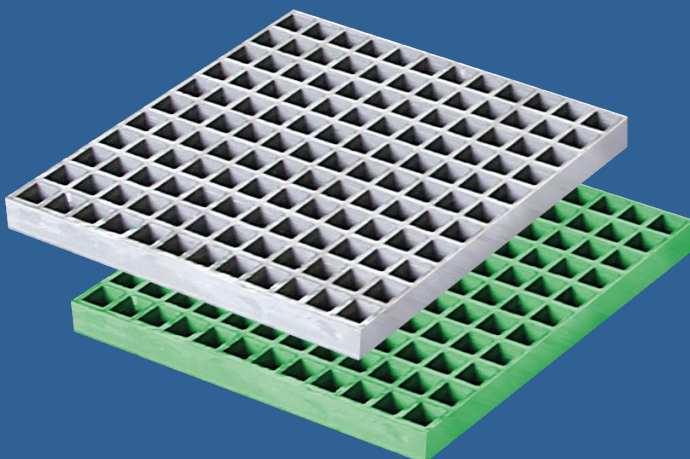

Spiral wound gaskets

Rubber sheeting & gaskets

Gratings

Plastics

Tubes & fittings

Two types of metal fittings are shown against a light blue background. The top one is a silver-colored hexagonal nut and washer assembly. The bottom one is a smaller, yellow-colored hexagonal fitting with a T-junction design.

Hoses & couplings

Two types of metal hose couplings are shown against a dark blue background. The left one is a silver-colored coupling with a circular flange and a locking mechanism. The right one is a yellow-colored coupling with a similar design and a small metal key or pin attached to its side.